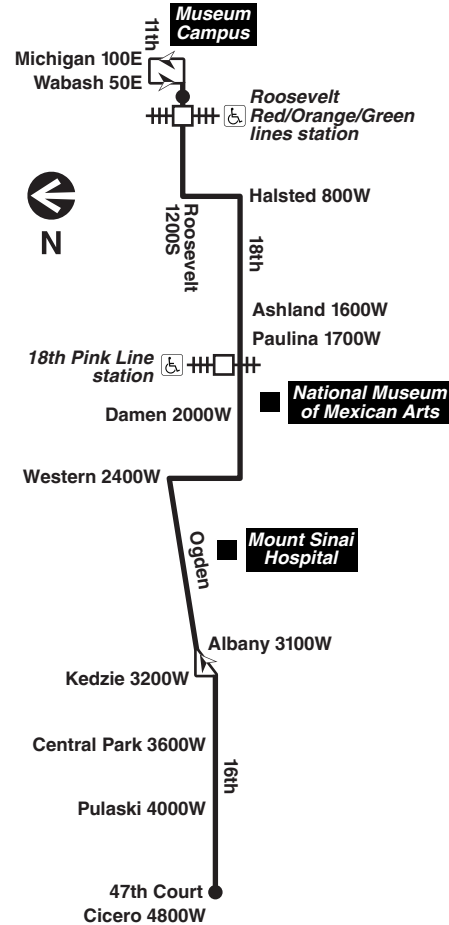

Federal law requires priority seating be designated for seniors and people with disabilities. **Please stand up** and yield these seats when needed for qualifying riders or when asked.

Schedules and other info in this timetable are subject to change. CTA does not assume responsibility for errors in timetables nor for inconvenience or damage resulting from delays.

Pay close attention to destination signs and announcements when boarding: added service may sometimes be provided over portions of this or any bus route and some trips can end before the furthest terminal on a line depending on service needs or time of day.

Bicycle racks are installed on the front of all CTA buses and are allowed on CTA trains during certain hours. See our [Bike & Ride brochure](#) or webpage for help on how to use racks and more.

Know before you go: Get alerts from us by text or e-mail about planned service changes every week or instant alerts for unplanned reroutes and disruptions. Sign up for CTA Updates today at transitchicago.com/updates.

For more travel information, use the [Ventra app](#) or call the RTA Travel Information Center at 312-836-7000. *Para obtener mayor información, en Español, llame al Centro de Información a 312-836-7000.*

Chicago Transit Authority

18 16th/18th

Effective Mar. 23, 2025

Monday thru Friday

#18 16/18th

Eastbound

LV 16th/ 47th Ct	16th/ Pulaski	16th/ Kedzie	18th/ Damen	18th/ Halsted	AR Roosevelt/ Wabash
-----	-----	5:24a	5:33a	5:42a	5:56a
-----	-----	5:48	5:58	6:06	6:20
6:00a	6:05a	6:10	6:20	6:29	6:43
-----	-----	6:26	6:36	6:45	7:00
6:30	6:35	6:40	6:51	7:01	7:16
6:43	6:49	6:55	7:06	7:16	7:33
6:57	7:02	7:09	7:21	7:31	7:48
7:10	7:16	7:22	7:34	7:45	8:02
7:26	7:31	7:38	7:50	8:00	8:17
7:41	7:47	7:53	8:05	8:16	8:33
7:57	8:02	8:09	8:21	8:31	8:48
8:12	8:18	8:24	8:36	8:47	9:04
8:28	8:34	8:40	8:52	9:03	9:20
8:44	8:50	8:56	9:08	9:19	9:36
9:03	9:08	9:15	9:27	9:37	9:54
9:24	9:29	9:35	9:46	9:55	10:12
9:45	9:50	9:56	10:07	10:16	10:33
10:06	10:11	10:17	10:28	10:38	10:54
10:28	10:33	10:39	10:50	11:00	11:17
10:49	10:54	11:00	11:11	11:22	11:39
11:10	11:15	11:21	11:32	11:43	12:00p
11:31	11:36	11:42	11:53	12:04p	12:21
11:52	11:57	12:03p	12:14p	12:25	12:42
12:13p	12:18p	12:24	12:36	12:46	1:04
12:33	12:38	12:44	12:56	1:06	1:24
12:52	12:57	1:03	1:15	1:25	1:43
1:10	1:15	1:21	1:33	1:43	2:01
1:27	1:32	1:38	1:50	2:00	2:18
1:43	1:48	1:54	2:06	2:16	2:34
1:59	2:04	2:10	2:22	2:32	2:50
2:15	2:20	2:26	2:38	2:48	3:06
2:31	2:36	2:42	2:54	3:04	3:22
2:47	2:52	2:58	3:10	3:20	3:38
3:00	3:05	3:12	3:24	3:35	3:54
3:13	3:18	3:25	3:37	3:49	4:08
3:28	3:34	3:41	3:54	4:06	4:26
3:44	3:49	3:56	4:10	4:22	4:41
4:00	4:05	4:11	4:24	4:36	4:56
4:16	4:21	4:27	4:40	4:52	5:12
4:32	4:37	4:43	4:56	5:08	5:28
4:48	4:53	4:59	5:12	5:24	5:44
5:04	5:09	5:15	5:28	5:40	6:00
5:22	5:27	5:33	5:46	5:58	6:17
5:40	5:45	5:51	6:03	6:14	6:33
5:56	6:01	6:07	-----	-----	-----
5:59	6:04	6:10	6:22	6:33	6:51
6:19	6:24	6:30	6:41	6:52	7:09
6:39	6:43	6:48	-----	-----	-----
6:39	6:44	6:48	7:00	7:10	7:27
6:59	7:04	7:08	7:19	7:29	7:46
7:19	7:24	7:28	7:39	7:49	8:06
7:23	7:28	7:32	-----	-----	-----
7:39	7:44	7:48	7:59	8:09	8:26
7:59	8:04	8:08	8:19	8:29	8:46
8:20	8:24	8:28	8:40	8:49	9:06
8:52	8:56	9:00	-----	-----	-----
9:12	9:16	9:20	-----	-----	-----
9:32	9:36	9:40	-----	-----	-----
9:52	9:57	10:01	-----	-----	-----

Westbound