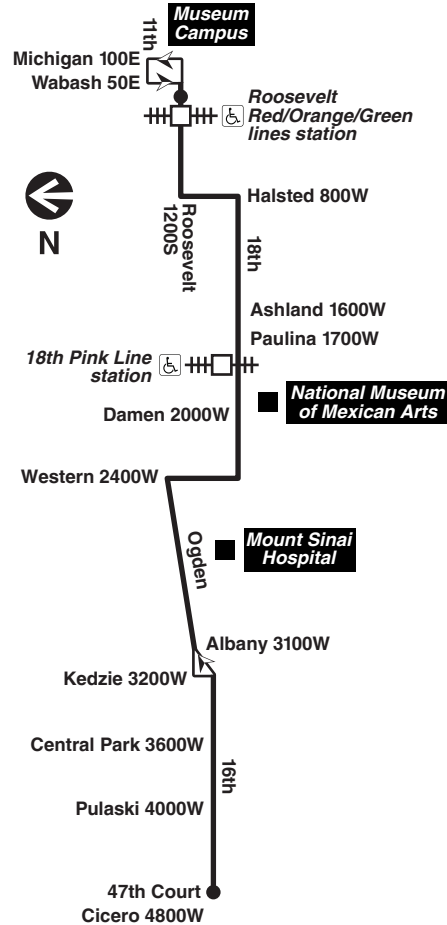

Federal law requires priority seating be designated for seniors and people with disabilities. **Please stand up** and yield these seats when needed for qualifying riders or when asked.

Schedules and other info in this timetable are subject to change. CTA does not assume responsibility for errors in timetables nor for inconvenience or damage resulting from delays.

Pay close attention to destination signs and announcements when boarding: added service may sometimes be provided over portions of this or any bus route and some trips can end before the furthest terminal on a line depending on service needs or time of day.

Bicycle racks are installed on the front of all CTA buses and are allowed on CTA trains during certain hours. See our [Bike & Ride brochure](#) or webpage for help on how to use racks and more.

Know before you go: Get alerts from us by text or e-mail about planned service changes every week or instant alerts for unplanned reroutes and disruptions. Sign up for CTA Updates today at transitchicago.com/updates.

For more travel information, use the [Ventra app](#) or call the RTA Travel Information Center at 312-836-7000. *Para obtener mayor información, en Español, llame al Centro de Información a 312-836-7000.*

Chicago Transit Authority

18 16th/18th

Effective Aug. 25, 2024

Monday thru Friday

#18 16/18th

Eastbound

LV 16th/ 47th Ct	16th/ Pulaski	16th/ Kedzie	18th/ Damen	18th/ Halsted	AR Roosevelt/ Wabash
-----	-----	5:24a	5:33a	5:42a	5:56a
-----	-----	5:48	5:58	6:06	6:20
6:00a	6:05a	6:10	6:20	6:29	6:43
-----	-----	6:26	6:36	6:45	7:00
6:30	6:35	6:40	6:51	7:01	7:16
6:43	6:49	6:55	7:06	7:16	7:33
6:57	7:02	7:09	7:21	7:31	7:48
7:10	7:16	7:22	7:34	7:45	8:02
7:26	7:31	7:38	7:50	8:00	8:17
7:41	7:47	7:53	8:05	8:16	8:33
7:57	8:02	8:09	8:21	8:31	8:48
8:12	8:18	8:24	8:36	8:47	9:04
8:28	8:34	8:40	8:52	9:03	9:20
8:44	8:50	8:56	9:08	9:19	9:36
9:03	9:08	9:15	9:27	9:37	9:54
9:21	9:26	9:32	-----	-----	-----
9:24	9:29	9:35	9:46	9:55	10:12
9:45	9:50	9:56	10:07	10:16	10:33
10:06	10:11	10:17	10:28	10:38	10:54
10:08	10:13	10:19	-----	-----	-----
10:24	10:29	10:35	-----	-----	-----
10:28	10:33	10:39	10:50	11:00	11:17
10:49	10:54	11:00	11:11	11:22	11:39
11:10	11:15	11:21	11:32	11:43	12:00p
11:31	11:36	11:42	11:53	12:04p	12:21
11:52	11:57	12:03p	12:14p	12:25	12:42
12:13p	12:18p	12:24	12:36	12:46	1:04
12:33	12:38	12:44	12:56	1:06	1:24
12:52	12:57	1:03	1:15	1:25	1:43
1:10	1:15	1:21	1:33	1:43	2:01
1:27	1:32	1:38	1:50	2:00	2:18
1:43	1:48	1:54	2:06	2:16	2:34
1:59	2:04	2:10	2:22	2:32	2:50
2:15	2:20	2:26	2:38	2:48	3:06
2:31	2:36	2:42	2:54	3:04	3:22
2:47	2:52	2:58	3:10	3:20	3:38
3:00	3:05	3:12	3:24	3:35	3:54
3:13	3:18	3:25	3:37	3:49	4:08
3:28	3:34	3:41	3:54	4:06	4:26
3:44	3:49	3:56	4:10	4:22	4:41
4:00	4:05	4:11	4:24	4:36	4:56
4:16	4:21	4:27	4:40	4:52	5:12
4:32	4:37	4:43	4:56	5:08	5:28
4:48	4:53	4:59	5:12	5:24	5:44
5:04	5:09	5:15	5:28	5:40	6:00
5:22	5:27	5:33	5:46	5:58	6:17
5:40	5:45	5:51	6:03	6:14	6:33
5:56	6:01	6:07	-----	-----	-----
5:59	6:04	6:10	6:22	6:33	6:51
6:19	6:24	6:30	6:41	6:52	7:09
6:39	6:43	6:48	-----	-----	-----
6:39	6:44	6:48	7:00	7:10	7:27
6:59	7:04	7:08	7:19	7:29	7:46
7:19	7:24	7:28	7:39	7:49	8:06
7:39	7:44	7:48	7:59	8:09	8:26
7:56	8:01	8:05	-----	-----	-----
7:59	8:04	8:08	8:19	8:29	8:46
8:20	8:24	8:28	8:40	8:49	9:06
8:32	8:36	8:40	-----	-----	-----
8:52	8:56	9:00	-----	-----	-----
9:12	9:16	9:20	-----	-----	-----
9:32	9:36	9:40	-----	-----	-----
9:52	9:57	10:01	-----	-----	-----

Westbound